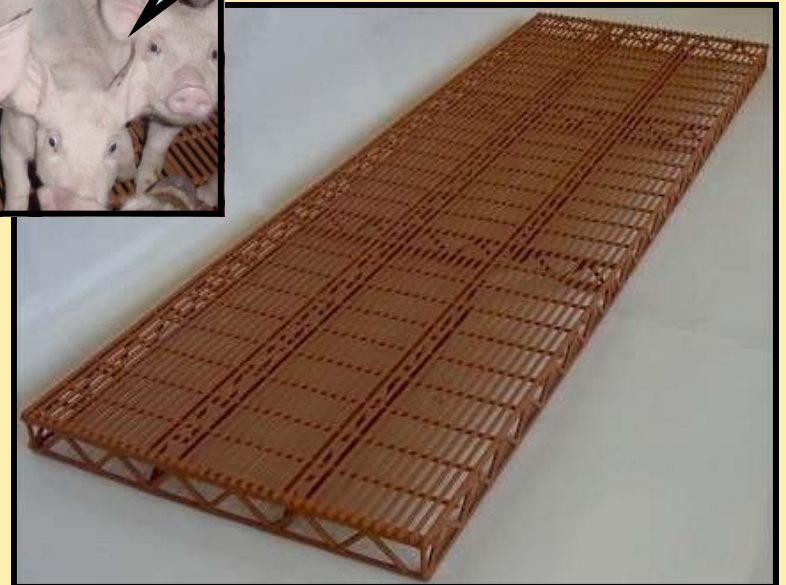

DURA TRAC® TRUSS WELDED ROD

Key Benefits

- Completely plastisol coated to conserve pig's body temperature and reduce stress caused by cuts and bruises
- Negligible expansion and contraction with changing temperatures
- Strong enough to span pits up to 10 feet wide without additional support
- Quick and simple to install

No stress here,
right guys?

Available in widths of 30 inches. Supports pigs up to 60 pounds each.

PO Box 77, 305 Enterprize Dr.
Northwood, IA 54059
Ph: 800-533-6033 Fax: 641-324-1092
Email: sales@adaent.net