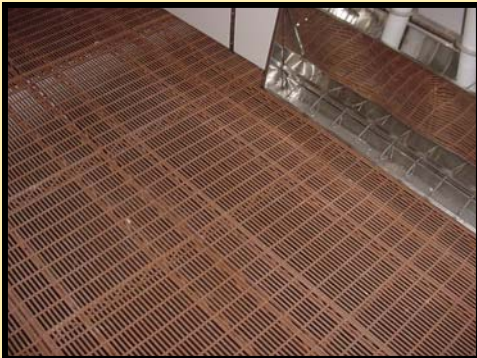

DURA TRAC® TRUSS WELDED ROD

Key Benefits

- Completely plastisol coated to conserve pig's body temperature and reduce stress caused by cuts and bruises
- Negligible expansion and contraction with changing temperatures
- Strong enough to span pits up to 10 feet wide without additional support
- Quick and simple to install

No stress here,
right guys?

Available in widths of 30 inches. Supports pigs up to 60 pounds each.

PO Box 77, 305 Enterprize Dr.
Northwood, IA 54059
Ph: 800-533-6033 Fax: 641-324-1092
Email: sales@adaent.net