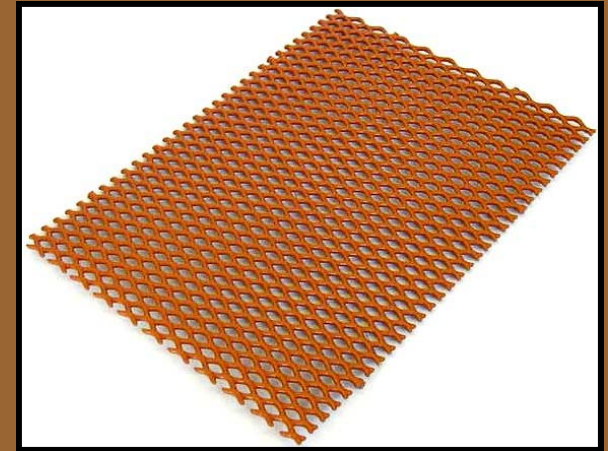

DURA TRAC® for PETS & VETS

KEY BENEFITS

- *USDA Accepted*
- *Autoclave Safe*
- *Aids traction, reduces flooring related injuries, shortens surgical recovery time*
- *Plastisol coated steel or aluminum in a wide variety of opening sizes and styles to accommodate most animals*
- *Custom designed, self supported and rod supported units with or without legs*

Dura Trac Original flooring is custom built to work with your supports.

Comfortable—Warm—Dry

Variety of opening sizes available.

Easy to clean

Completely plastisol coated

ADA Enterprises, Inc.

PO Box 77, Northwood, IA 50459