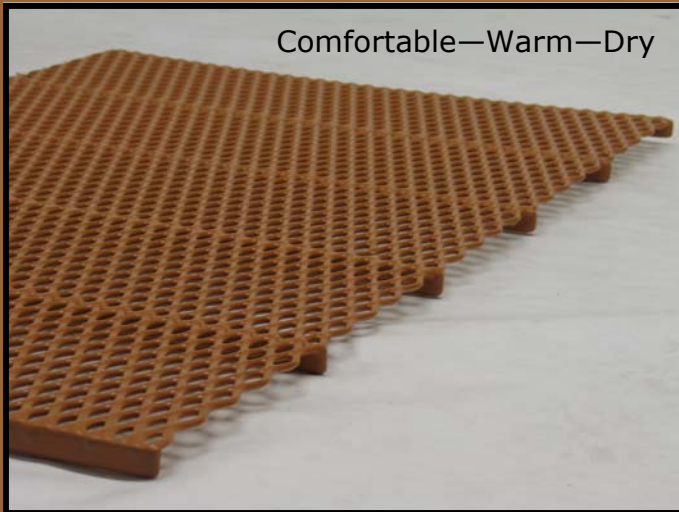

DURA TRAC® for PETS & VETS

KEY BENEFITS

- *USDA Accepted*
- *Autoclave Safe*
- *Aids traction, reduces flooring related injuries, shortens surgical recovery time*
- *Plastisol coated steel or aluminum in a wide variety of opening sizes and styles to accommodate most animals*
- *Custom designed, self supported and rod supported units with or without legs*

Dura Trac Original flooring is custom built to work with your supports.

Comfortable—Warm—Dry

Variety of opening sizes available.

Easy to clean

Completely plastisol coated

ADA Enterprises, Inc.

PO Box 77, Northwood, IA 50459