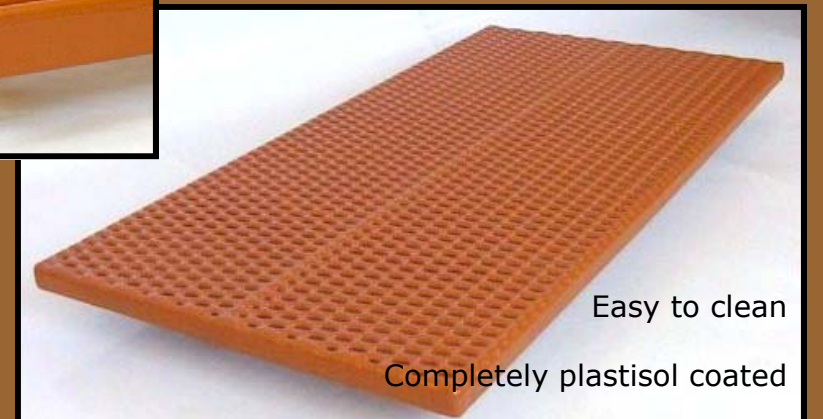

DURA TRAC® for PETS & VETS

KEY BENEFITS

- *USDA Accepted*
- *Autoclave Safe*
- *Aids traction, reduces flooring related injuries, shortens surgical recovery time*
- *Plastisol coated steel or aluminum in a wide variety of opening sizes and styles to accommodate most animals*
- *Custom designed, self supported and rod supported units with or without legs*

Dura Trac Original flooring is custom built to work with your supports.

Comfortable—Warm—Dry

Variety of opening sizes available.

Easy to clean

Completely plastisol coated

ADA Enterprises, Inc.

PO Box 77, Northwood, IA 50459