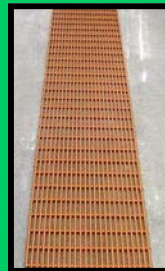

Healthy sows + increased weaning weights = more profit.

← Dura Trac® Clearspan Expanded Metal Creep Sides and a Cast Iron center which spans from the creep side on the left of the sow to the creep side on the right of the sow.

Clearspan Creep side with pad positioner option

Cast iron center for cool and durable sow comfort

Clearspan Creep sides with Kane electric heat mat & feeder

Double solid plate, cast iron centers, and tabs

Dura Trac Original Creep Side Expanded Metal and Welded Rod

DURA TRAC® QUALITY MAKES A WORLD OF DIFFERENCE!