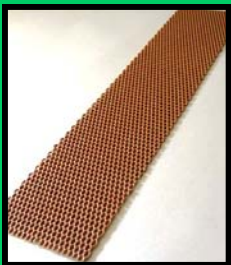

Healthy sows + increased weaning weights = more profit.

← Dura Trac® Clearspan Expanded Metal Creep Sides and a Cast Iron center which spans from the creep side on the left of the sow to the creep side on the right of the sow.

CREEP SIDE KEY BENEFITS

- **Convenient options to customize the floor to your needs**
- **Designed for traction, warmth, and prevention of floor related injuries**
- **#1 for animal comfort and cleanliness**

Clearspan Creep side with pad positioner option

Cast iron center for cool and durable sow comfort

Clearspan Creep sides with Kane electric heat mat & feeder

Double solid plate, cast iron centers, and tabs

Dura Trac Original Creep Side Expanded Metal and Welded Rod

DURA TRAC® QUALITY MAKES A WORLD OF DIFFERENCE!