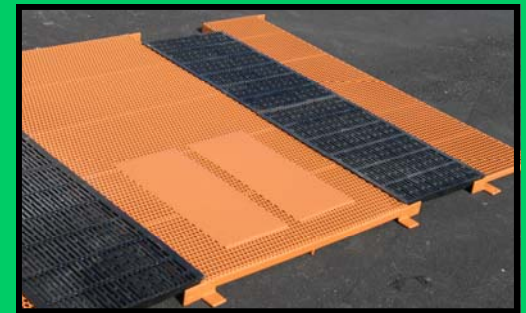

Healthy sows + increased weaning weights = more profit.

← Dura Trac® Clearspan Expanded Metal Creep Sides and a Cast Iron center which spans from the creep side on the left of the sow to the creep side on the right of the sow.

CREEP SIDE KEY BENEFITS

- **Convenient options to customize the floor to your needs**
- **Designed for traction, warmth, and prevention of floor related injuries**
- **#1 for animal comfort and cleanliness**

Clearspan Creep side with pad positioner option

Cast iron center for cool and durable sow comfort

Clearspan Creep sides with Kane electric heat mat & feeder

Double solid plate, cast iron centers, and tabs

Dura Trac Original Creep Side Expanded Metal and Welded Rod

DURA TRAC® QUALITY MAKES A WORLD OF DIFFERENCE!