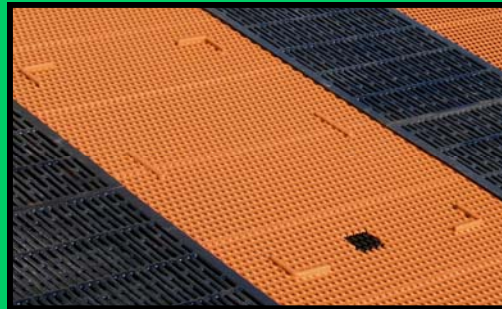

Healthy sows + increased weaning weights = more profit.

← Dura Trac® Clearspan Expanded Metal Creep Sides and a Cast Iron center which spans from the creep side on the left of the sow to the creep side on the right of the sow.

CREEP SIDE KEY BENEFITS

- **Convenient options to customize the floor to your needs**
- **Designed for traction, warmth, and prevention of floor related injuries**
- **#1 for animal comfort and cleanliness**

Clearspan Creep side with pad positioner option

Cast iron center for cool and durable sow comfort

Clearspan Creep sides with Kane electric heat mat & feeder

Double solid plate, cast iron centers, and tabs

Dura Trac Original Creep Side Expanded Metal and Welded Rod

DURA TRAC® QUALITY MAKES A WORLD OF DIFFERENCE!