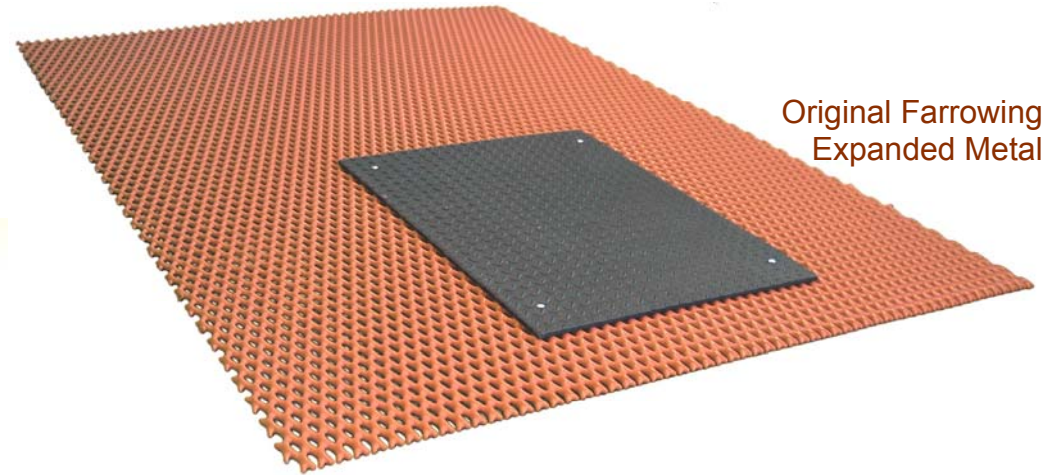

The Best Animal Flooring Available!

- Simple and efficient cleaning eliminates bacteria buildup
- Floors stay dry and warm
- Designed for traction to prevent floor related injuries
- Completely plastisol coated

Dura Trac® sets the standard in quality built animal flooring.

Original Welded Rod
for Farrow and Nursery

Original Creep Side
Expanded Metal

The Dura Saver can be
attached to high wear
areas.

Original Farrowing
Expanded Metal

CUSTOM OPTIONS AVAILABLE: SIZE OF FLOOR, PERIMETER ROD, NOTCHING, HOLES, AND MORE!