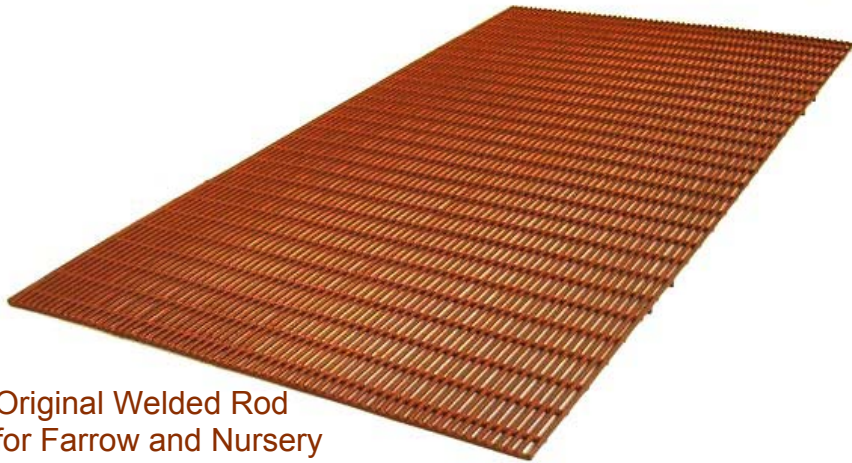

The Best Animal Flooring Available!

- Simple and efficient cleaning eliminates bacteria buildup
- Floors stay dry and warm
- Designed for traction to prevent floor related injuries
- Completely plastisol coated

Dura Trac® sets the standard in quality built animal flooring.

Original Welded Rod
for Farrow and Nursery

Original Creep Side
Expanded Metal

The Dura Saver can be
attached to high wear
areas.

Original Farrowing
Expanded Metal