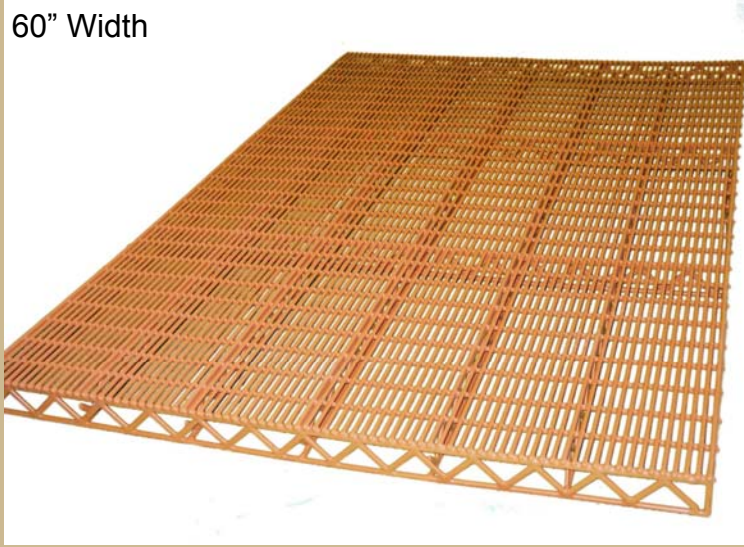

# DURA TRAC® TRUSS WELDED ROD

60" Width

## Key Benefits

- Available in standard widths of 30 and 60 inches, custom lengths available
- Supports pigs up to 60 pounds each
- Quick and simple to install for easy remodeling
- Completely plastisol coated to conserve pig's body temperature and reduce stress caused by cuts and bruises
- Strong enough to span pits up to 10 feet wide without additional support