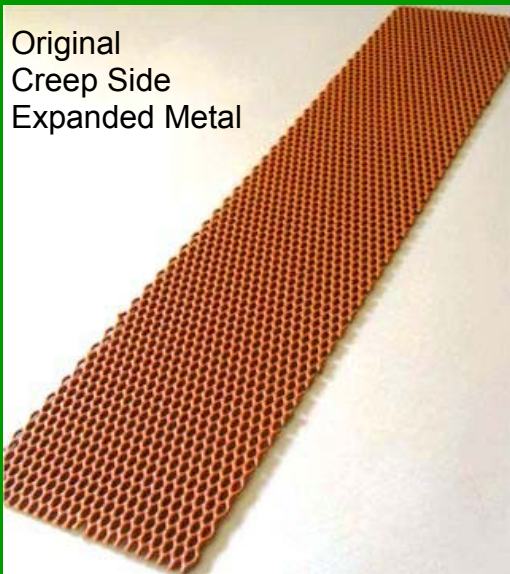

The Best Animal Flooring Available!
Dura Trac®

- Simple and efficient cleaning eliminates bacteria buildup
- Floors stay dry and warm
- Designed for traction to prevent floor related injuries
- Completely plastisol coated

Dura Trac® sets the standard in
quality built animal flooring

The Dura Saver can be
attached to high wear
areas.

Original
Creep Side
Expanded Metal

Durability
+
Traction
=
DURA TRAC®

Original Farrowing
Expanded Metal