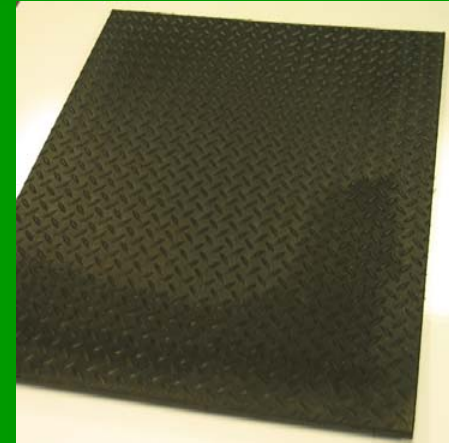

The Best Animal Flooring Available!
Dura Trac®

- Simple and efficient cleaning eliminates bacteria buildup
- Floors stay dry and warm
- Designed for traction to prevent floor related injuries
- Completely plastisol coated

Dura Trac® sets the standard in
quality built animal flooring

The Dura Saver can be
attached to high wear
areas.

Original
Creep Side
Expanded Metal

Durability
+
Traction
=
DURA TRAC®

Original Farrowing
Expanded Metal