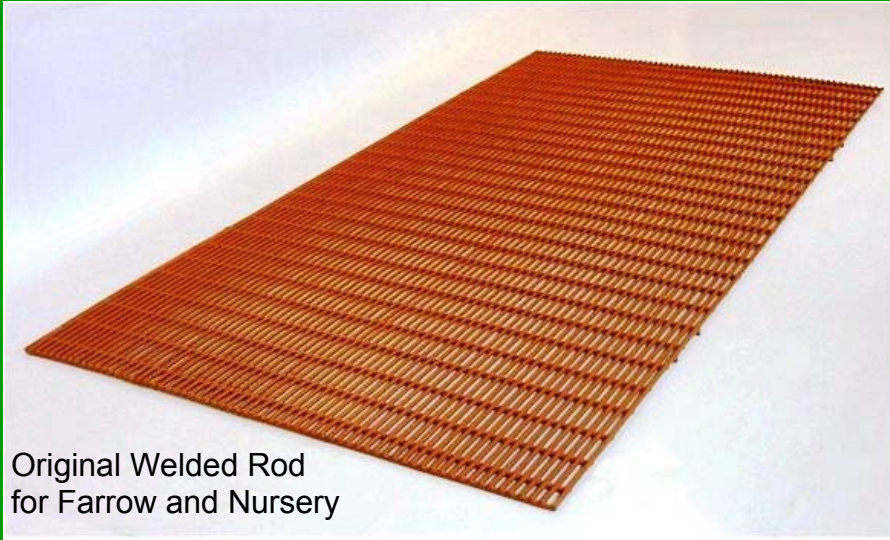

Dura Trac® Original Flooring
Great for New Building and
Replacement.

Contact us today!

Email: sales@adaent.net

Web: www.adaent.net

Phone: 800-533-6033

Fax: 641-324-1094

Original Welded Rod
for Farrow and Nursery

The Best Animal Flooring Available!
Dura Trac®

- Simple and efficient cleaning eliminates bacteria buildup
- Floors stay dry and warm
- Designed for traction to prevent floor related injuries
- Completely plastisol coated

Dura Trac® sets the standard in
quality built animal flooring

The Dura Saver can be
attached to high wear
areas.

Original
Creep Side
Expanded Metal

Durability
+
Traction
=
DURA TRAC®

Original Farrowing
Expanded Metal