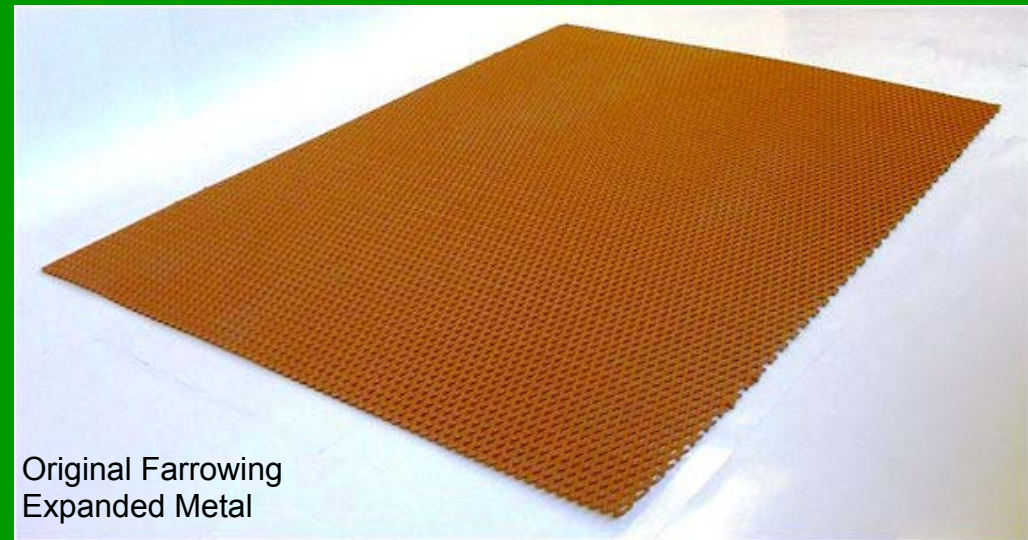

The Best Animal Flooring Available!
Dura Trac®

- Simple and efficient cleaning eliminates bacteria buildup
- Floors stay dry and warm
- Designed for traction to prevent floor related injuries
- Completely plastisol coated

Dura Trac® sets the standard in
quality built animal flooring

The Dura Saver can be
attached to high wear
areas.

Original
Creep Side
Expanded Metal

Durability
+
Traction
=
DURA TRAC®

Original Farrowing
Expanded Metal