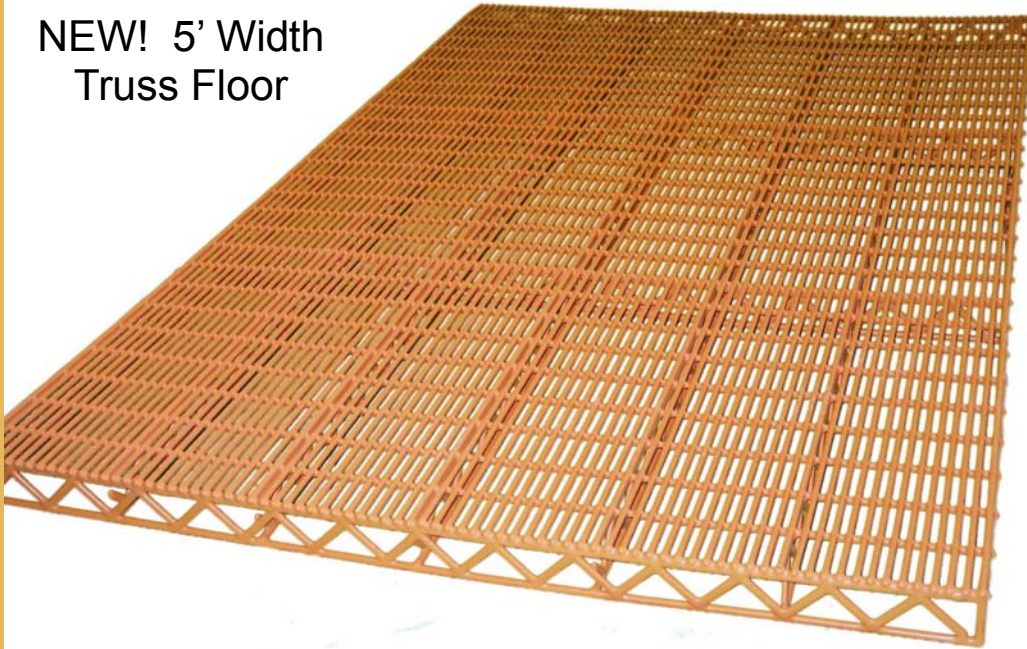

# DURA TRAC® TRUSS WELDED ROD

NEW! 5' Width  
Truss Floor

## Key Benefits

- Now also in 5' widths! Fewer pieces to install!
- Quick and simple to install for easy remodeling
- Completely plastisol coated to conserve pig's body temperature and reduce stress caused by cuts and bruises
- Strong enough to span pits up to 10 feet wide without additional support

Available in widths of 30 and 60 inches.  
Custom lengths available.  
Supports pigs up to 60 pounds each.

No stress here,  
right guys?

PO Box 77, 305 Enterprize Dr.  
Northwood, IA 54059

Ph: 800-533-6033