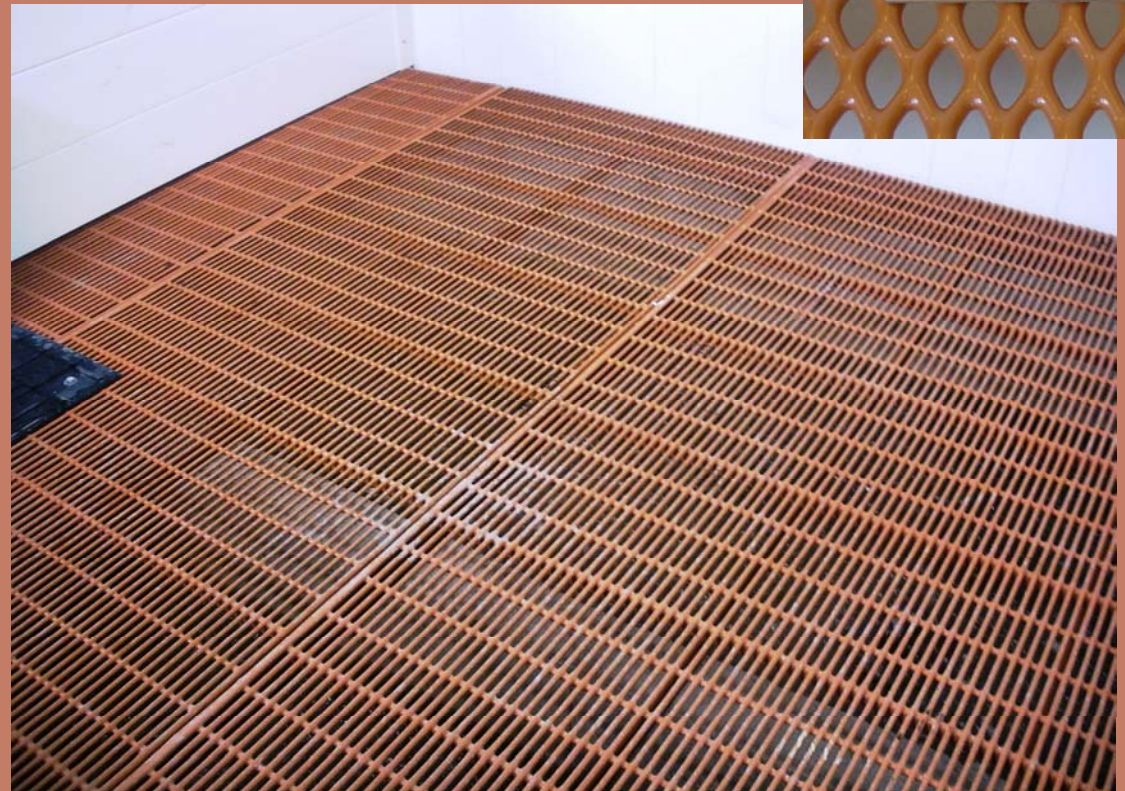

Dura Trac® Clearspan Nursery

Stray voltage is hard on piglets and dangerous to employees.

Dura Trac® flooring WILL NOT conduct electricity.

Why? Because all flooring is 100% plastisol (PVC) coated.

DURA TRAC® vs. BARE STEEL—NO CONTEST.

Dura Trac® floors won't shock you—but the performance of our products will!

Dura Trac® flooring sets the standard in quality built animal flooring.

- Available in custom lengths up to 12' with limited widths
- Designed for traction, warmth, and prevention of floor related injuries
- Easy & efficient cleaning eliminates bacteria build-up
- Available in Expanded Metal or Welded Rod