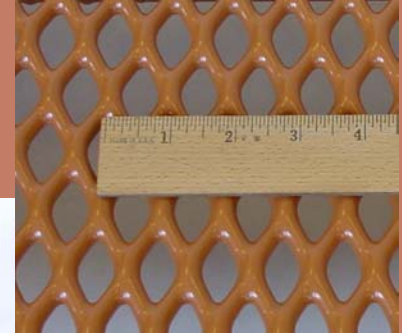

Dura Trac® Clearspan Nursery

Stray voltage is hard on piglets and dangerous to employees.

Dura Trac® flooring WILL NOT conduct electricity.

Why? Because all flooring is 100% plastisol (PVC) coated.

DURA TRAC® vs. BARE STEEL—NO CONTEST.

Dura Trac® floors won't shock you—but the performance of our products will!

Dura Trac® flooring sets the standard in quality built animal flooring.

- Available in custom lengths up to 12' with limited widths
- Designed for traction, warmth, and prevention of floor related injuries
- Easy & efficient cleaning eliminates bacteria build-up
- Available in Expanded Metal or Welded Rod